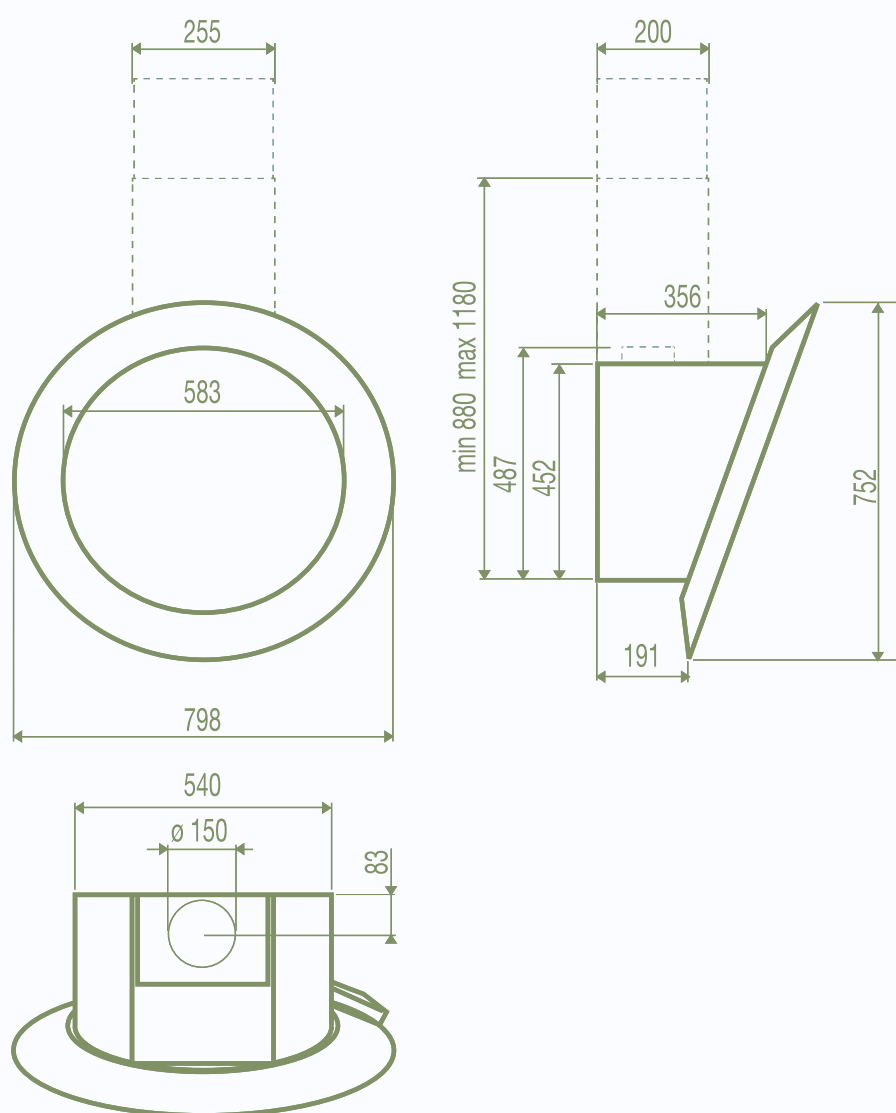

Equinox*

*Please note: These hoods do not have touch controls. A space needs to be allowed at the right hand side, between wall cupboards and the hood, to facilitate operation of the controls.